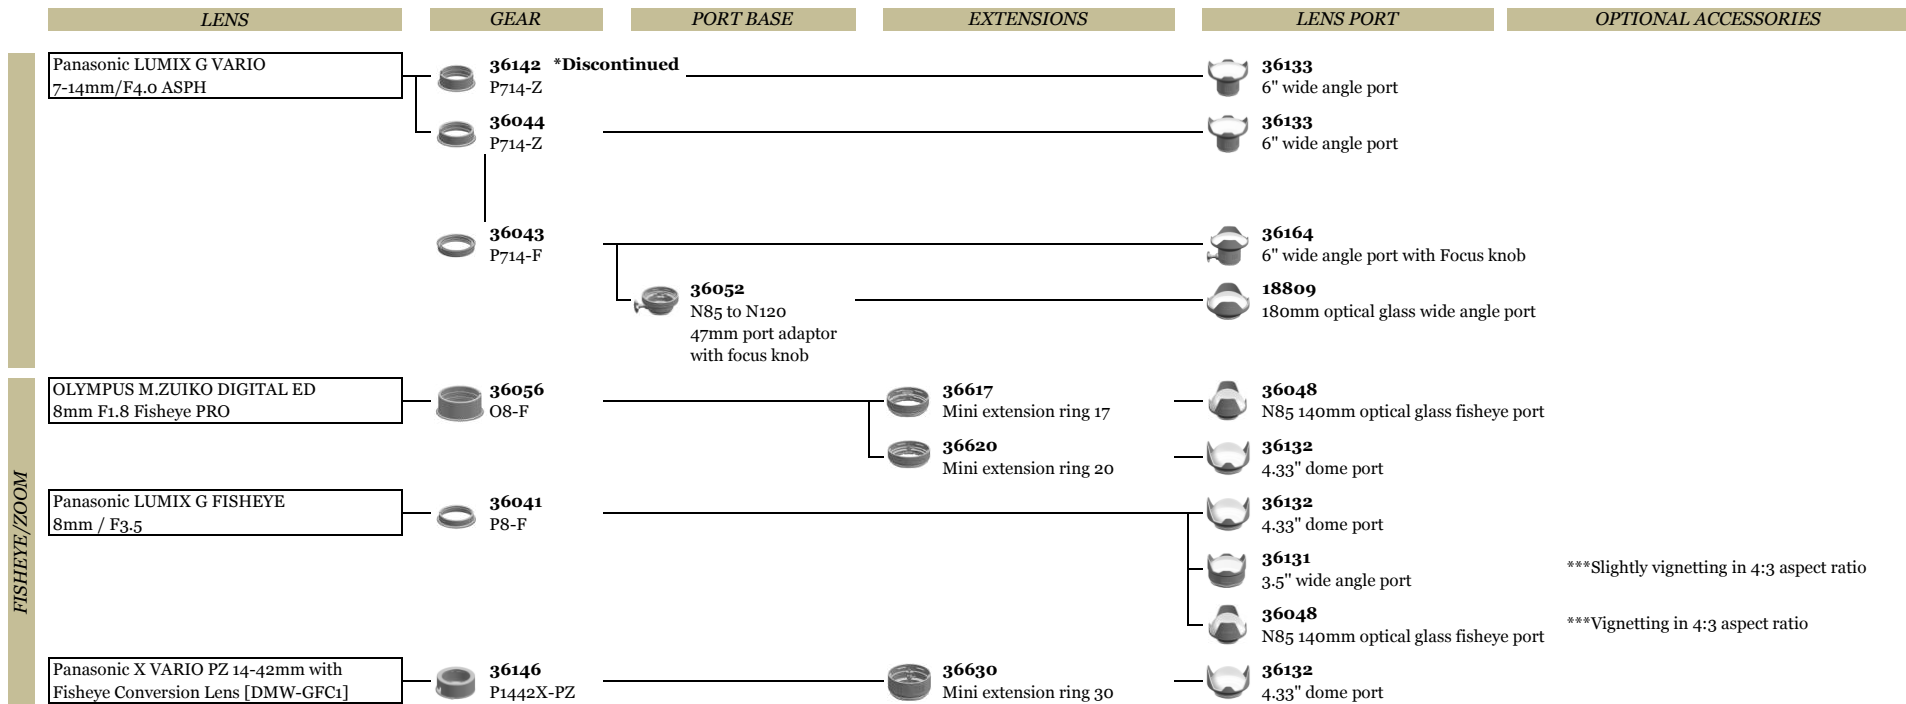

N85 Port System for Panasonic & Olympus & BMPCC M4/3 System

N85 Port System for Panasonic & Olympus & BMPCC M4/3 System

FISHEYE / ZOOM