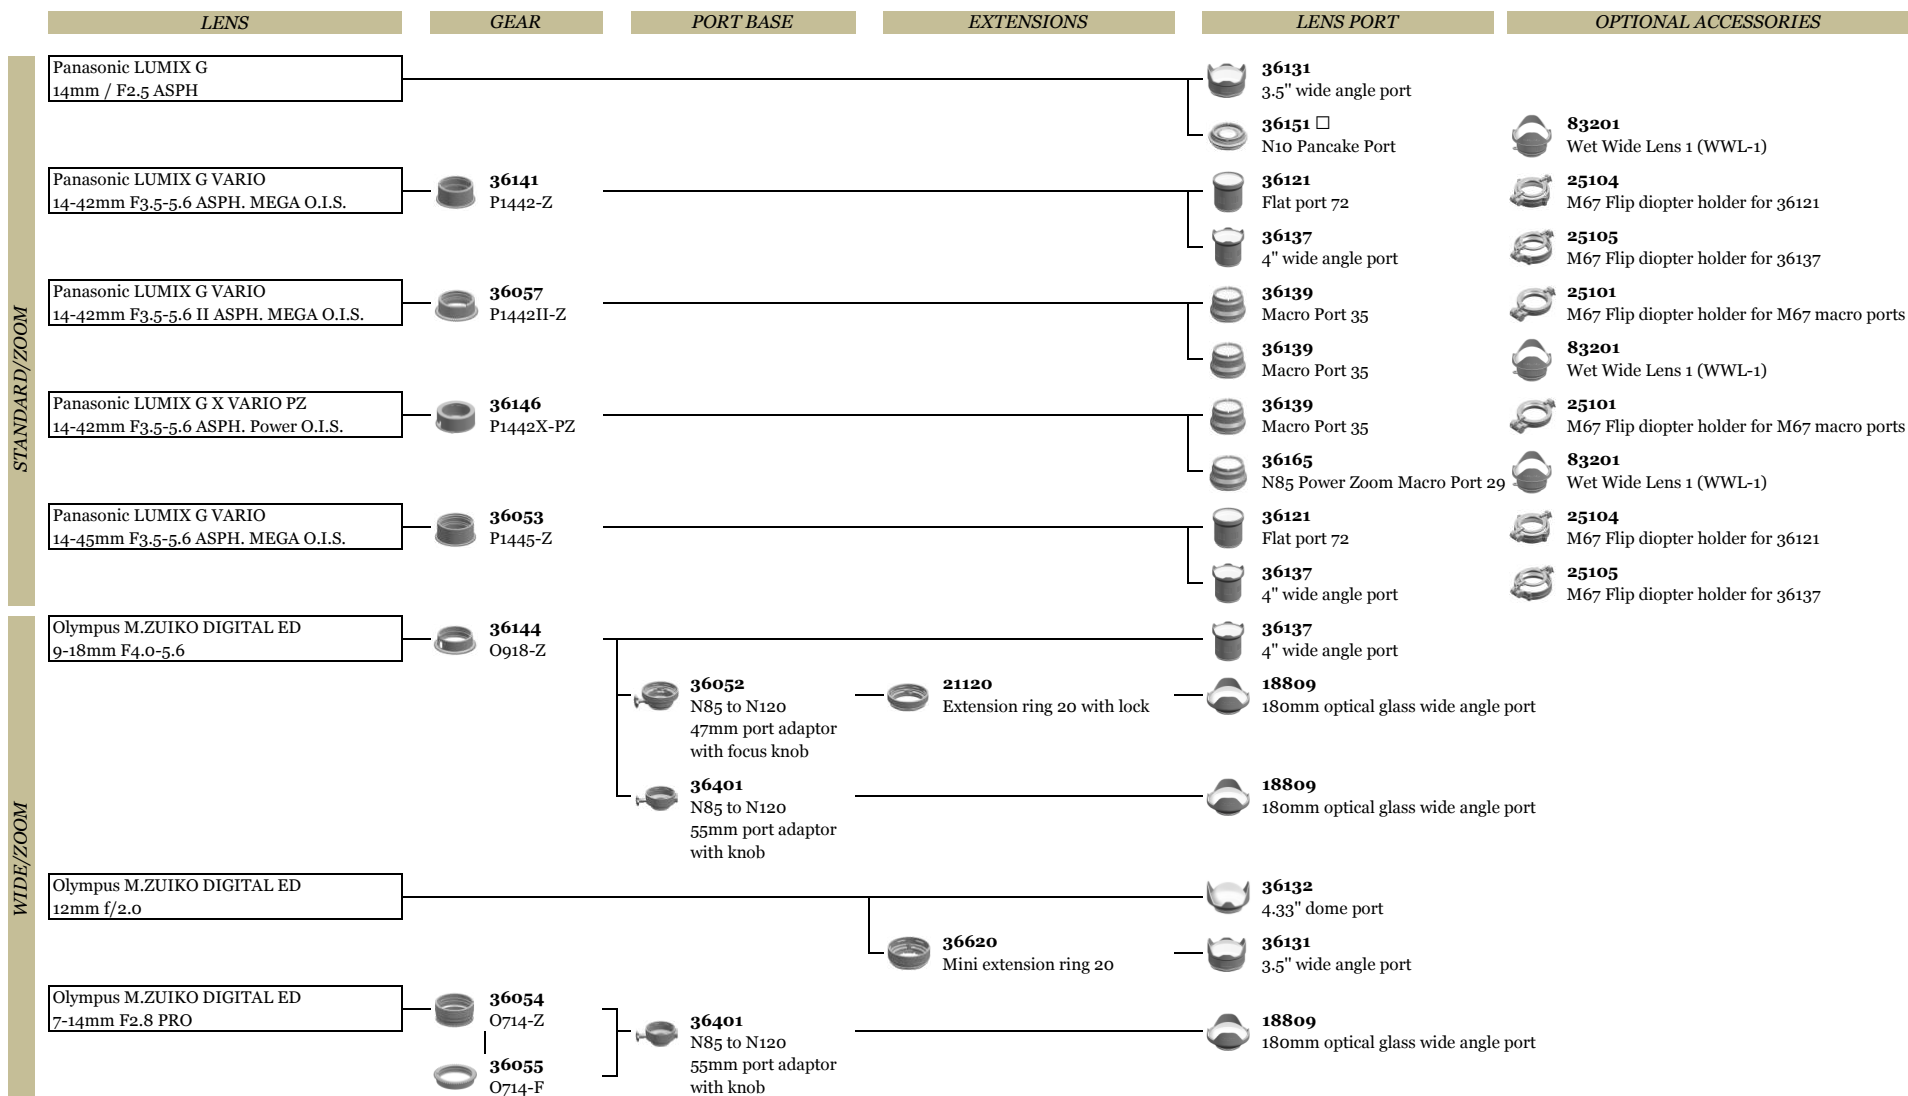

N85 Port System for Panasonic & Olympus & BMPCC M4/3 System

N85 Port System for Panasonic & Olympus & BMPCC M4/3 System

FISHEYE / ZOOM